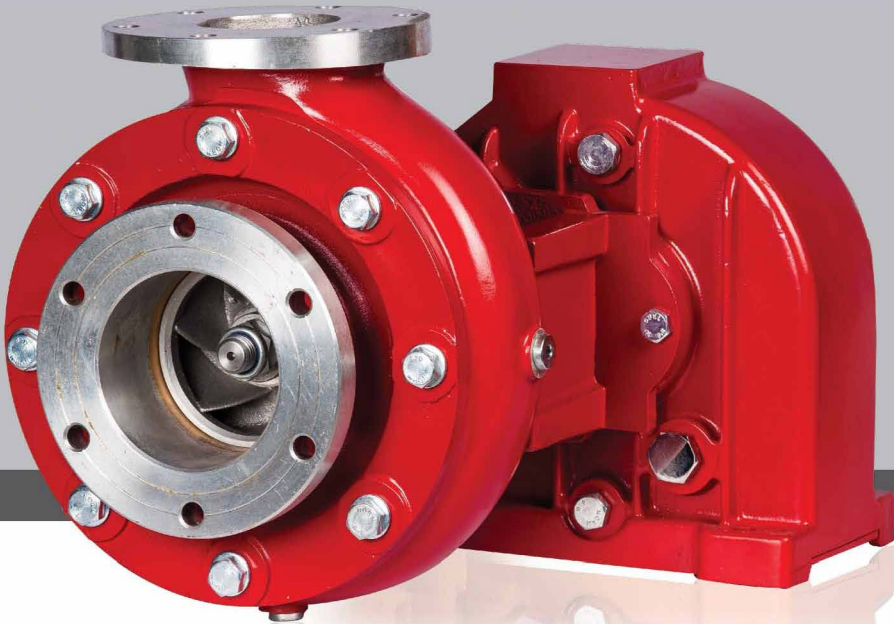

**KOZANOĞLU**  
**KOZMAKSAN**  
ENDÜSTRİYEL MAKİNA İNŞAAT TURİZM GIDA İÇ VE DIŞ PAZARLAMA LIMITED ŞİRKETİ

Works Perfectly...

**SP-010-1200 SERIES**  
Normal Pressure Pump for  
Fire and Water Truck

export@kozmaksan.com.tr  
www.kozmaksan.com.tr

# SP-010-1200 SERIES

Normal Pressure Pump for Fire and Water Truck

## General Features

Centrifugal Stepped Designment

Bronze Bedding From 2 Points

Mechanical Stuffing Impermeability

Rotation Promoter Transmission

Low-Level Sound

## Technical Features

**Type** SP-010-1200 Series

**Flow Rate** 1000&1200 lt/min

**Rotation** 2800 r/min

**Pressure** 6-8 Bar

**In/Out** 4"-3"

**Step** 1