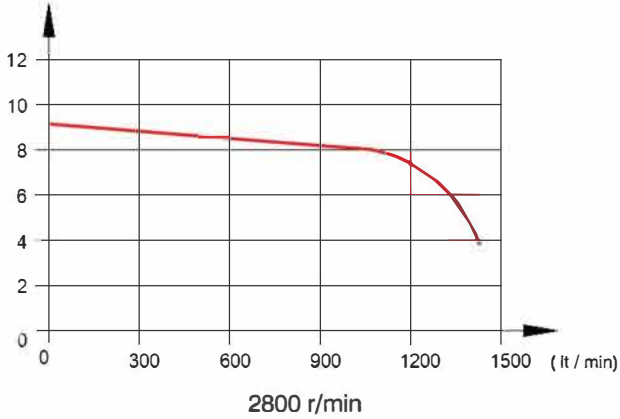

## Technical Features

**Type** SP-010-1200 Series

**Flow Rate** 1000&1200 lt/min

**Rotation** 2800 r/min

**Pressure** 6-8 Bar

**In/Out** 4"-3"

**Step** 1

## Graphic

Pressure (Bar) Diagram of Pump Performance